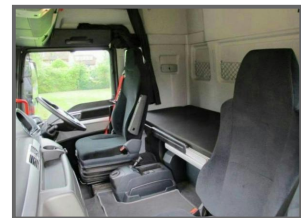

E&W

Commercials

MAN TGX 26.440

£POA

POA

2012 MAN TGX 26.440 6X2/2 BLS XM - 2012 SCR (ADD-BLUE ENGINE model) Diesel in Warwick

Tractor Units

340,000 km

High sleeper cab

Product Details

Category/Type	Tractor Units
Make	MAN
Model	TGX 26.440
Year	-
Mileage	-

10518 cc

Diesel

White

Hampton On The Hill, Warwick, CV35 80P

Adjustable steering wheel, Air Conditioning, Air bags, CD Player, Fifth wheel adjustable, Tachograph - Digital, Electric mirrors, Electric windows, 2012 SCR (ADD-BLUE ENGINE model) MAN TGX XL 26.440 6x2 Selection of vehicles available. All in very good condition, average mileage 340,000 to 400,000Kms. We can supply used: trucks/trailers.buses/coaches.forklift

www.eandwcommercial.co.uk   info@eandw.co.uk